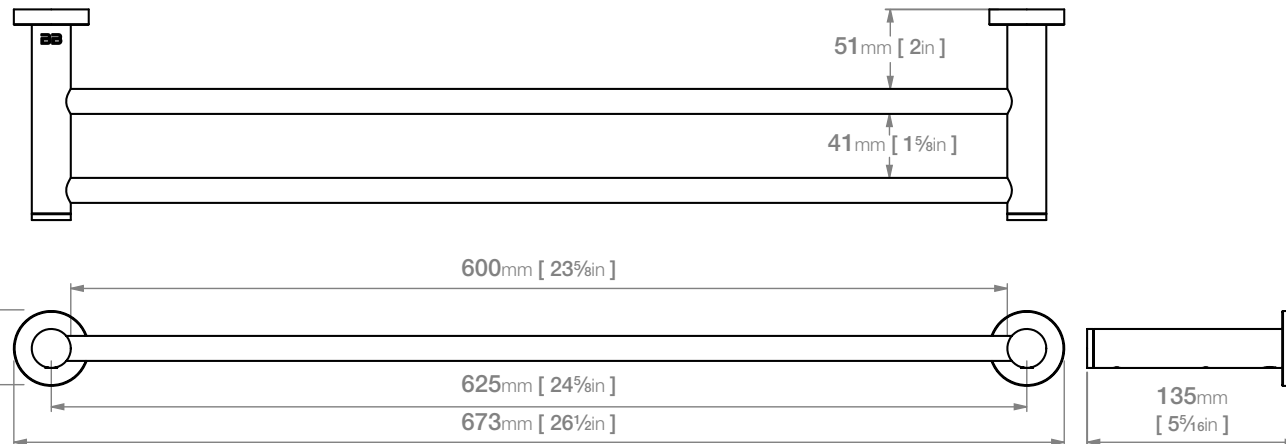

4682 DOUBLE TOWEL RAIL 650mm / 25"

4600 Series Premium Collection

Wall Fixings Supplied:
Masonry

Original UX Fischer® supplied,
phased in from June 2015.

Code: 4682POLS

Finish: Polished

GRADE 304 Stainless Steel

Code: 4682BRSH

Finish: Brushed

GRADE 304 Stainless Steel

Dimensions given are in **mm** and [**inches**].
Bathroom Butler® reserves the right to alter and/or remove
designs from time to time without prior notice.
This drawing is to be used for reference purposes only. E &O.E.